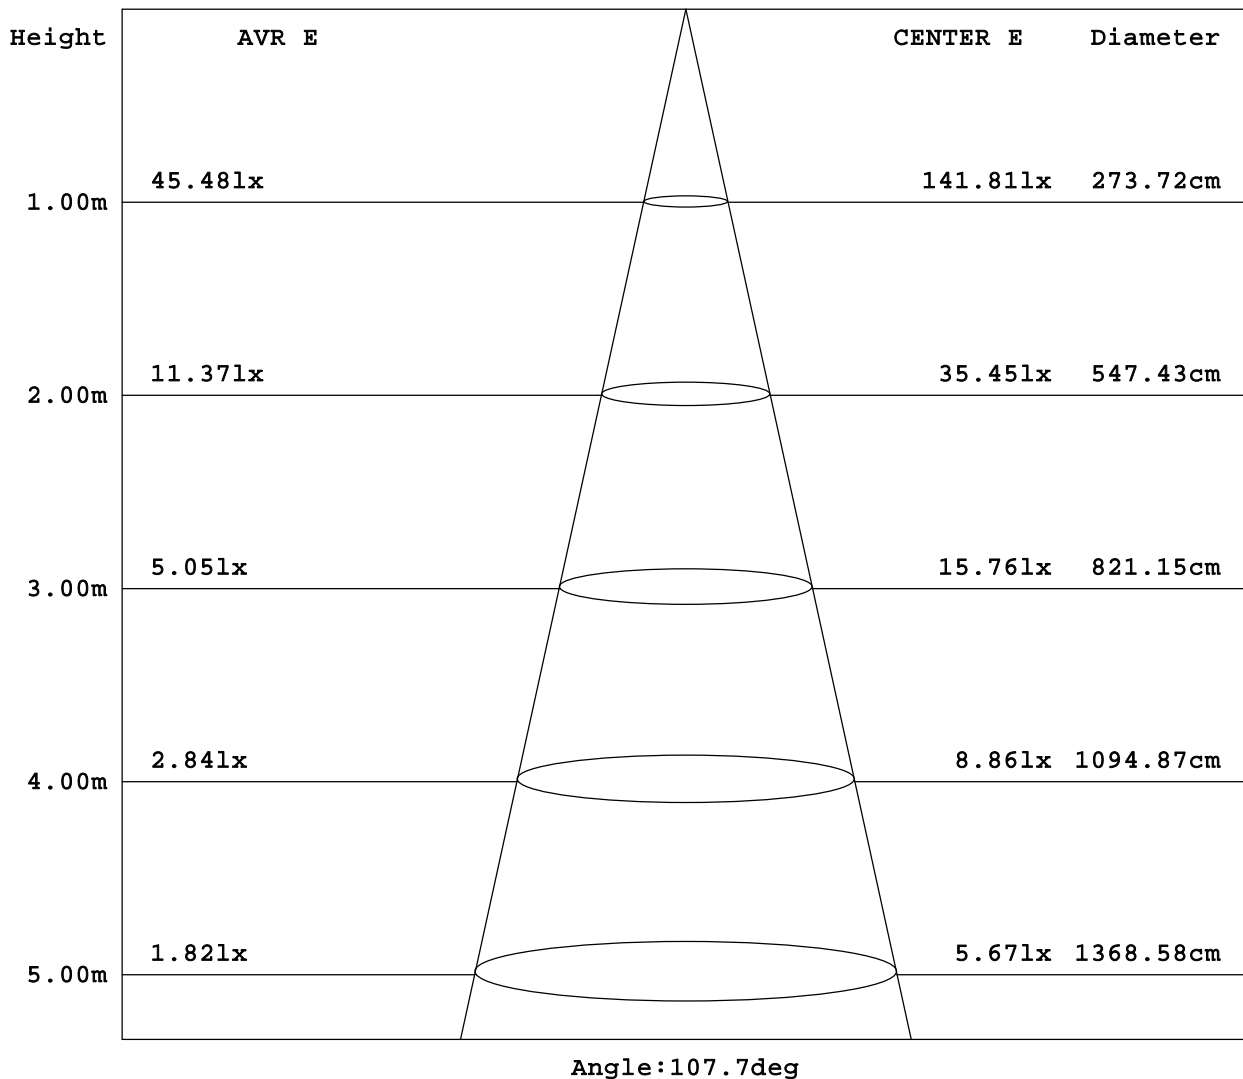

LUMINAIRE PHOTOMETRIC TEST REPORT

Report number:

MANUFACTURER: GENERIX			
Address:			
NAME: Down Light		TYPE: 6W Round Led Down Light	WEIGHT:
SPECIFICATION:	CCT(K): 0	DIMENSION:	SERIAL No.: BRDL-SN36T

DATA OF LAMP		Imax(cd)	141.8	S/MH(C0/180)	1.24
MODEL		EFFICIENCY(%)	100.0	S/MH(C90/270)	1.19
NOMINAL POWER(W)	6	TOTAL FLUX(lm)	372.70	Voltage(V)	127.0
RATED VOLTAGE(V)	127	EFFICIENCY(lm/W)	63.9	Current(A)	0.078
NOMINAL FLUX(lm)	372.7	$\eta$ up(%)	0.0	Power(W)	5.830
LAMPS QUANTITY	1	$\eta$ down(%)	100.0	Power Factor(PF)	0.589
TEST VOLTAGE(V)	127.0	Effective Flux(lm)	372.7	EEI	0.165

Color Temperature Data List

Report number:

MANUFACTURER: GENERIX			
Address:			
NAME: Down Light		TYPE: 6W Round Led Down Light	WEIGHT:
SPECIFICATION:	CCT(K): 0	DIMENSION:	SERIAL No.: BRDL-SN36T

---

Test System:HOPOO HPG1900  
Temperature:24DEG  
Operators:WYY  
Test Date:2018-11-29

Test Set: 5.0deg/s C-Gamma (TYPE C)  
Humidity:65.0%  
Test Distance:8.600 m  
Remarks:

**AVERAGE AND CENTER E Figure**

Report number:

MANUFACTURER: GENERIX			
Address:			
NAME: Down Light		TYPE: 6W Round Led Down Light	WEIGHT:
SPECIFICATION:	CCT(K): 0	DIMENSION:	SERIAL No.: BRDL-SN36T