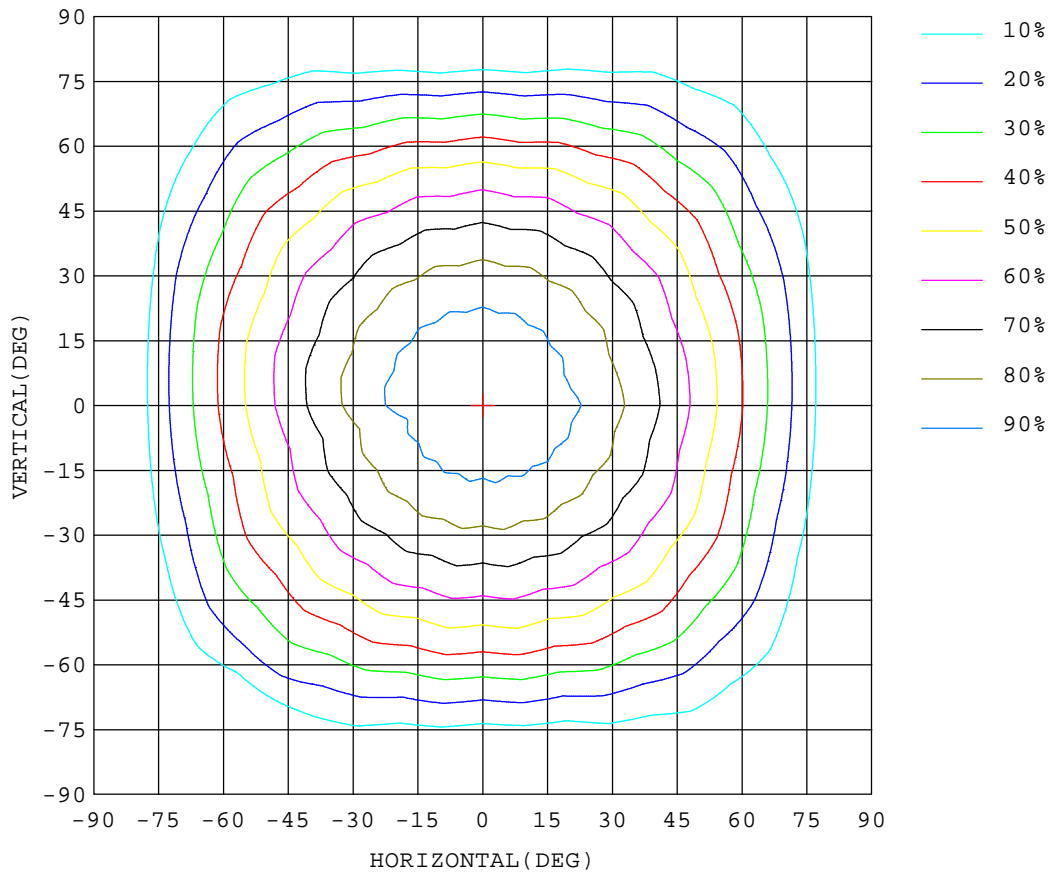

ISOCANDELA DIAGRAM

Report number:

MANUFACTURER: GENERIX			
Address:			
NAME: Down Light		TYPE: 6W Round Led Down Light	WEIGHT:
SPECIFICATION:	CCT(K): 0	DIMENSION:	SERIAL No.: BRDL-SN36T

UNIT: cd

Test System:HOPOO HPG1900
Temperature:24DEG
Operators:WYY
Test Date:2018-11-29

Test Set: 5.0deg/s C-Gamma (TYPE C)
Humidity:65.0%
Test Distance:8.600 m
Remarks: