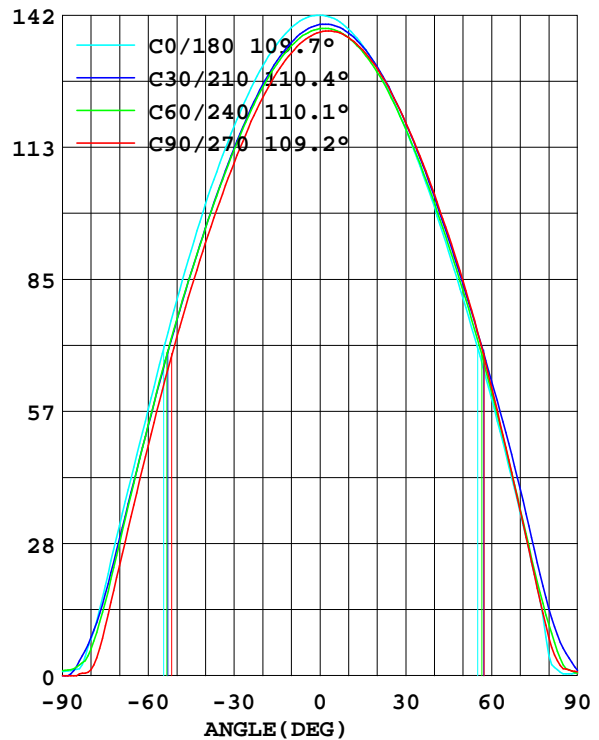

LUMINAIRE PHOTOMETRIC TEST REPORT

Report number:

MANUFACTURER: GENERIX			
Address:			
NAME: Down Light		TYPE: 6W Round Led Down Light	WEIGHT:
SPECIFICATION:	CCT(K): 0	DIMENSION:	SERIAL No.: BRDL-SN36T

DATA OF LAMP		Imax(cd)	141.8	S/MH(C0/180)	1.24
MODEL		EFFICIENCY(%)	100.0	S/MH(C90/270)	1.19
NOMINAL POWER(W)	6	TOTAL FLUX(lm)	372.70	Voltage(V)	127.0
RATED VOLTAGE(V)	127	EFFICIENCY(lm/W)	63.9	Current(A)	0.078
NOMINAL FLUX(lm)	372.7	$\eta$ up(%)	0.0	Power(W)	5.830
LAMPS QUANTITY	1	$\eta$ down(%)	100.0	Power Factor(PF)	0.589
TEST VOLTAGE(V)	127.0	Effective Flux(lm)	372.7	EEI	0.165

LUMINOUS INTENSITY DISTRIBUTION

LUMINOUS INTENSITY DISTRIBUTION

Test System:HOPOO HPG1900  
Temperature:24DEG  
Operators:WYY  
Test Date:2018-11-29

Test Set: 5.0deg/s C-Gamma (TYPE C)  
Humidity:65.0%  
Test Distance:8.600 m  
Remarks:

Color Temperature Data List

Report number:

MANUFACTURER: GENERIX			
Address:			
NAME: Down Light		TYPE: 6W Round Led Down Light	WEIGHT:
SPECIFICATION:	CCT(K): 0	DIMENSION:	SERIAL No.: BRDL-SN36T

---

Test System:HOPOO HPG1900  
Temperature:24DEG  
Operators:WYY  
Test Date:2018-11-29

Test Set: 5.0deg/s C-Gamma (TYPE C)  
Humidity:65.0%  
Test Distance:8.600 m  
Remarks:

**AVERAGE AND CENTER E Figure**

Report number:

MANUFACTURER: GENERIX			
Address:			
NAME: Down Light		TYPE: 6W Round Led Down Light	WEIGHT:
SPECIFICATION:	CCT(K): 0	DIMENSION:	SERIAL No.: BRDL-SN36T