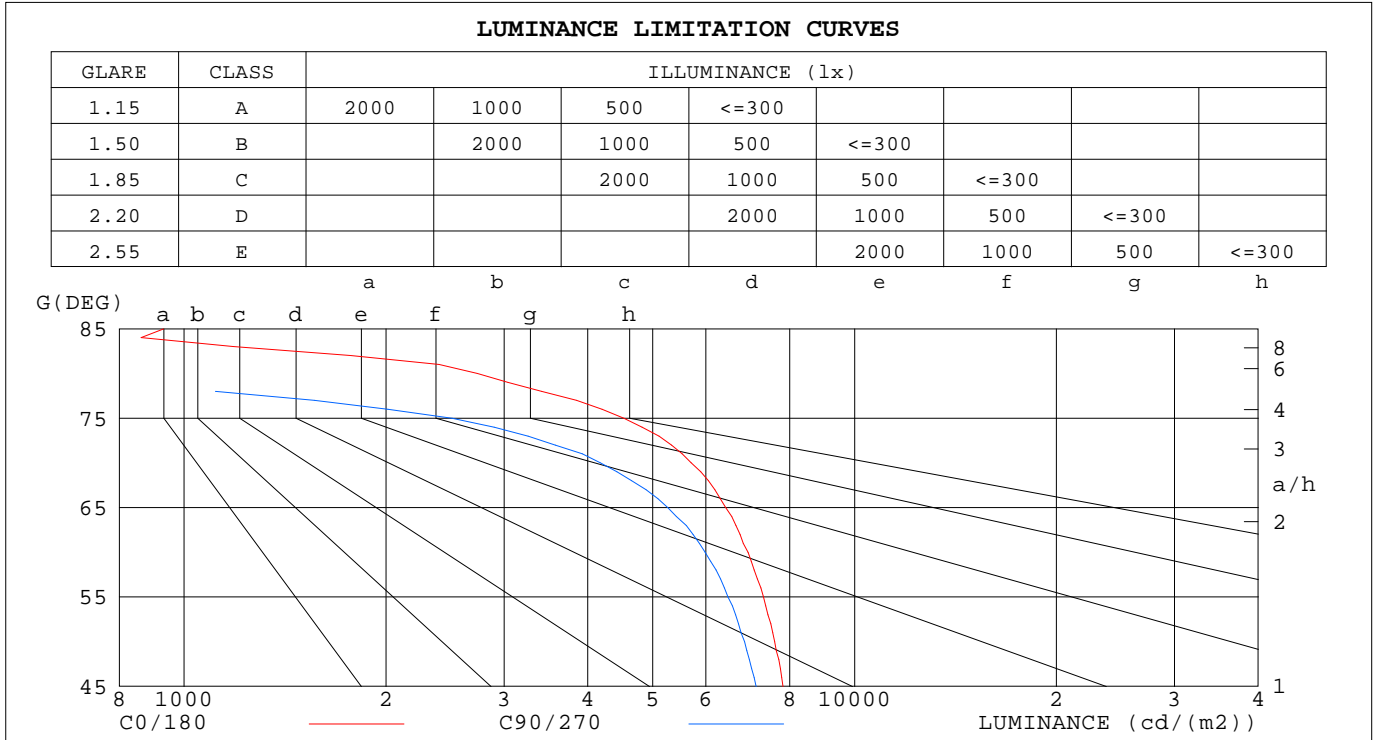

LUMINANCE LIMITATION CURVES

Report number:

MANUFACTURER: GENERIX			
Address:			
NAME: Down Light		TYPE: 6W Round Led Down Light	WEIGHT:
SPECIFICATION:	CCT(K): 0	DIMENSION:	SERIAL No.: BRDL-SN36T

LUMINANCE cd/m2		
G (DEG)	C0/180	C90/270
85	931	0
80	2735	450
75	4530	2509
70	5704	4175
65	6423	5264
60	6938	5988
55	7311	6473
50	7600	6856
45	7822	7134

Test System:HOPOO HPG1900
Temperature:24DEG
Operators:WYY
Test Date:2018-11-29

Test Set: 5.0deg/s C-Gamma (TYPE C)
Humidity:65.0%
Test Distance:8.600 m
Remarks: