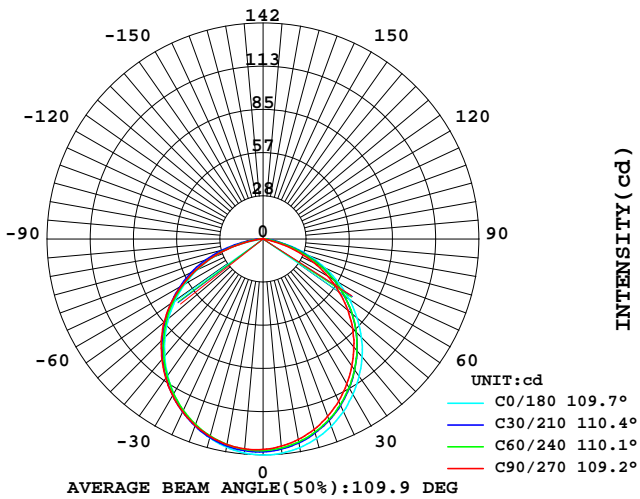

LUMINAIRE PHOTOMETRIC TEST REPORT

Report number:

MANUFACTURER: GENERIX			
Address:			
NAME: Down Light		TYPE: 6W Round Led Down Light	WEIGHT:
SPECIFICATION:	CCT(K): 0	DIMENSION:	SERIAL No.: BRDL-SN36T

DATA OF LAMP		Imax(cd)	141.8	S/MH(C0/180)	1.24
MODEL		EFFICIENCY(%)	100.0	S/MH(C90/270)	1.19
NOMINAL POWER(W)	6	TOTAL FLUX(lm)	372.70	Voltage(V)	127.0
RATED VOLTAGE(V)	127	EFFICIENCY(lm/W)	63.9	Current(A)	0.078
NOMINAL FLUX(lm)	372.7	η up(%)	0.0	Power(W)	5.830
LAMPS QUANTITY	1	η down(%)	100.0	Power Factor(PF)	0.589
TEST VOLTAGE(V)	127.0	Effective Flux(lm)	372.7	EEI	0.165

LUMINOUS INTENSITY DISTRIBUTION